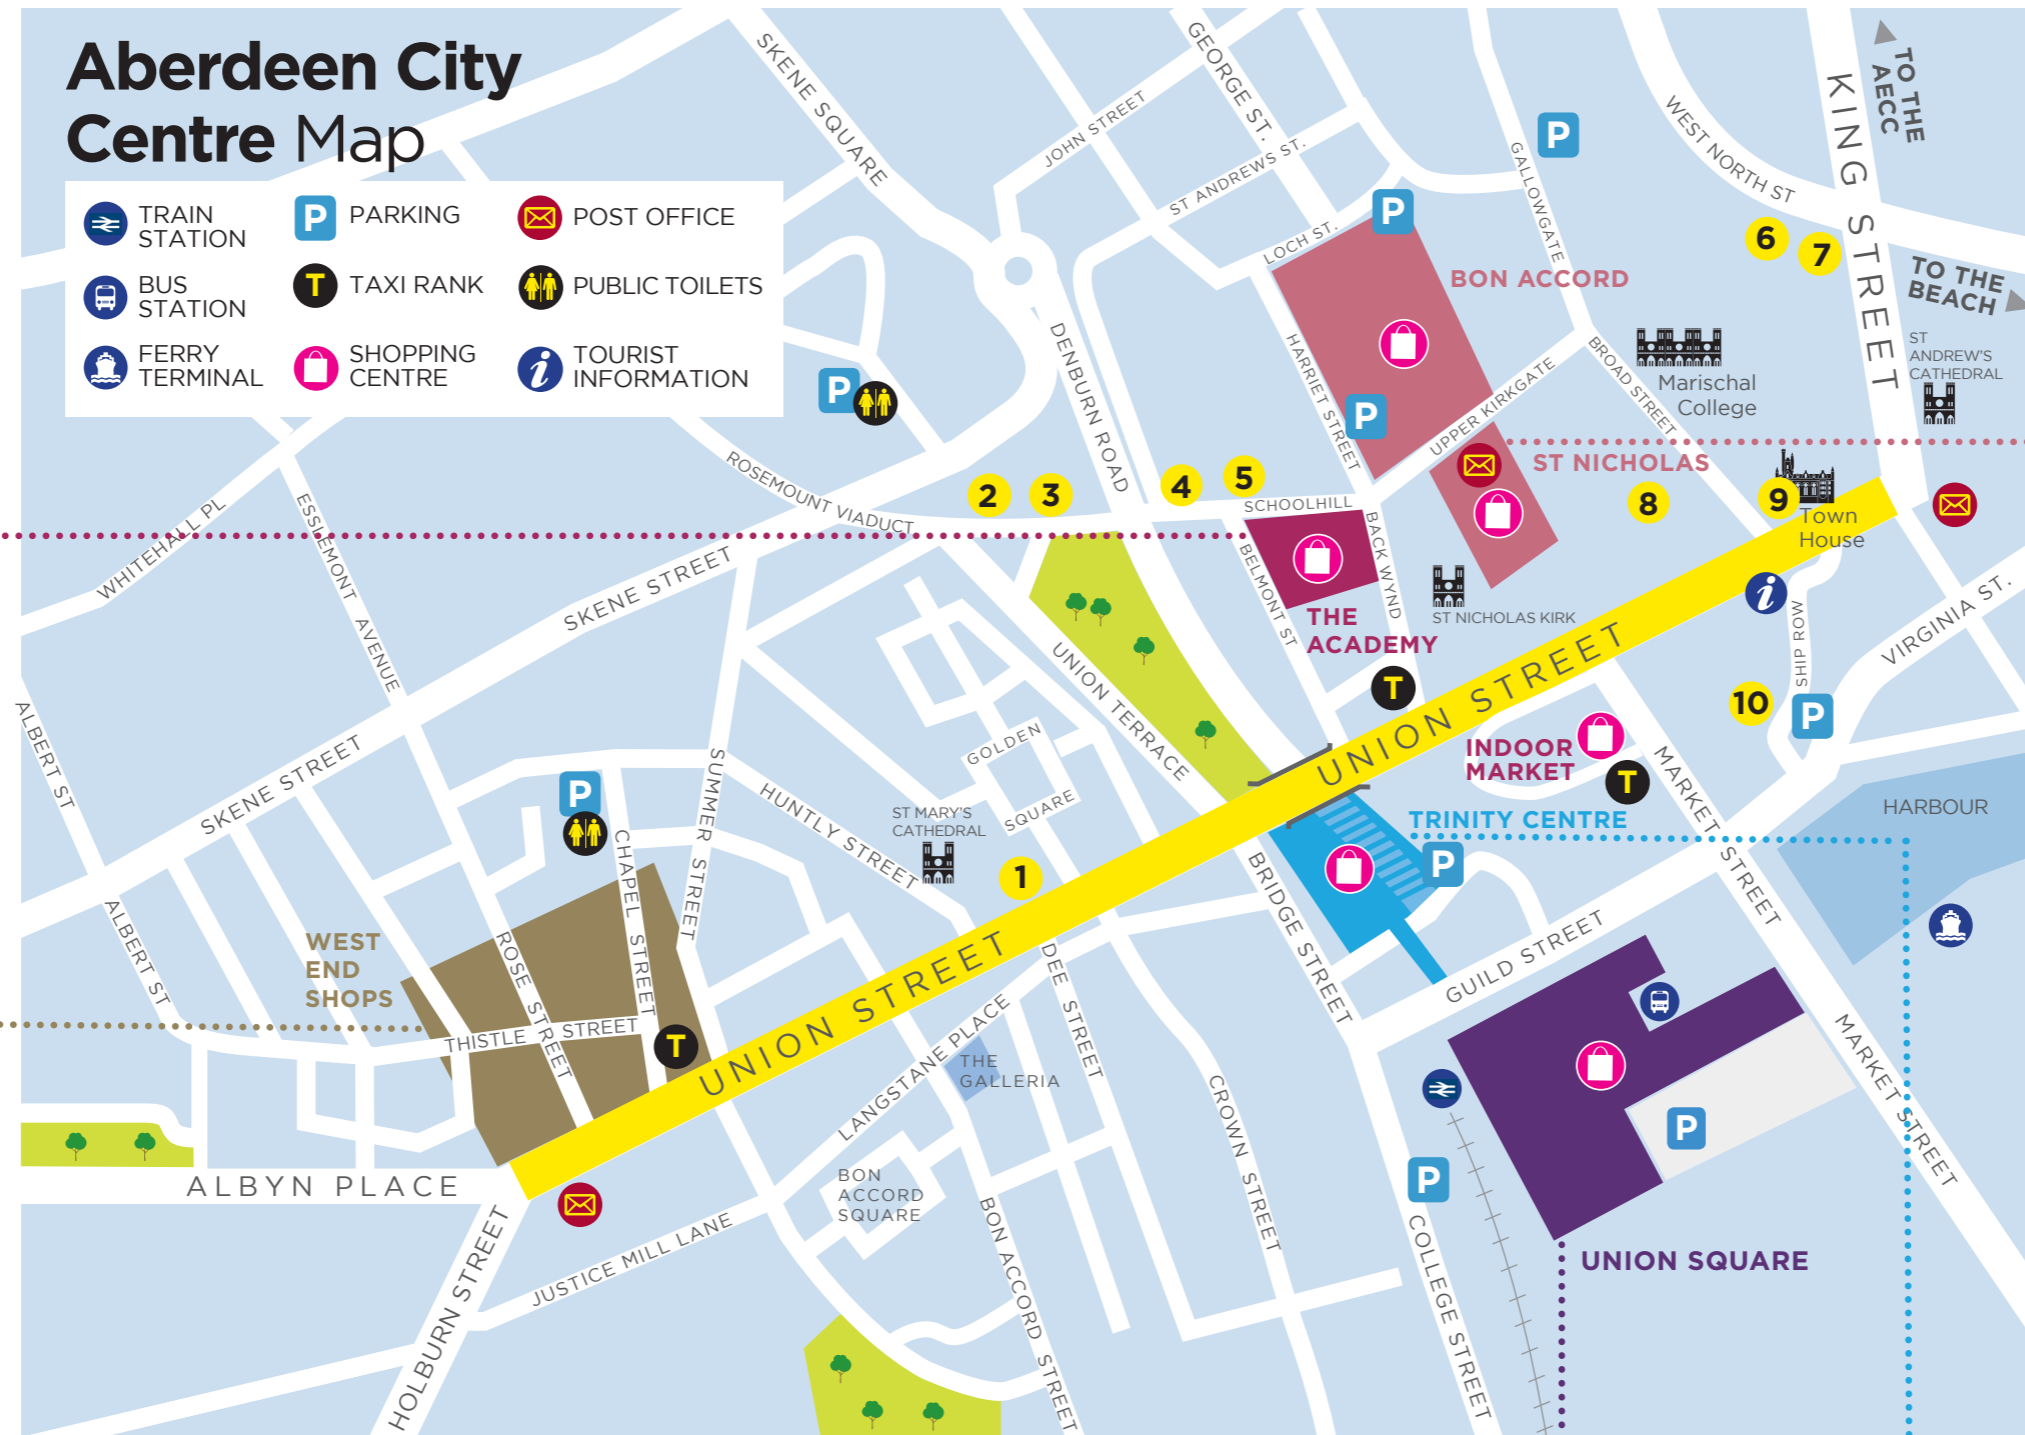

**THE ACADEMY**  
SHOP EAT DRINK

Attic Concept    i-Candy Jack Wills

THE WEST END

- @hamishmunro
- Aberdeen Whisky Shop
- Bagozza
- Bellino
- Black & Lizars
- Colin Wood Antiques
- Elizabeth Watt
- Esslemonts
- Esslemonts II
- Fenner & Coburn
- Flower Vogue
- Gallery Heinzel
- Innocence
- John Park
- Kafka
- Michies
- Nomasvello
- Nova
- Platinum Hair
- Pure
- Saks Hair & Beauty
- Signature
- Straine Opticians
- The Hair House
- The Men's Emporium
- Thistle Sports
- White Jasmine

Aberdeen City Centre Map

TRAIN STATION    PARKING    POST OFFICE  
 BUS STATION    TAXI RANK    PUBLIC TOILETS  
 FERRY TERMINAL    SHOPPING CENTRE    TOURIST INFORMATION

Scan Me to download the official app for Aberdeen and Aberdeenshire